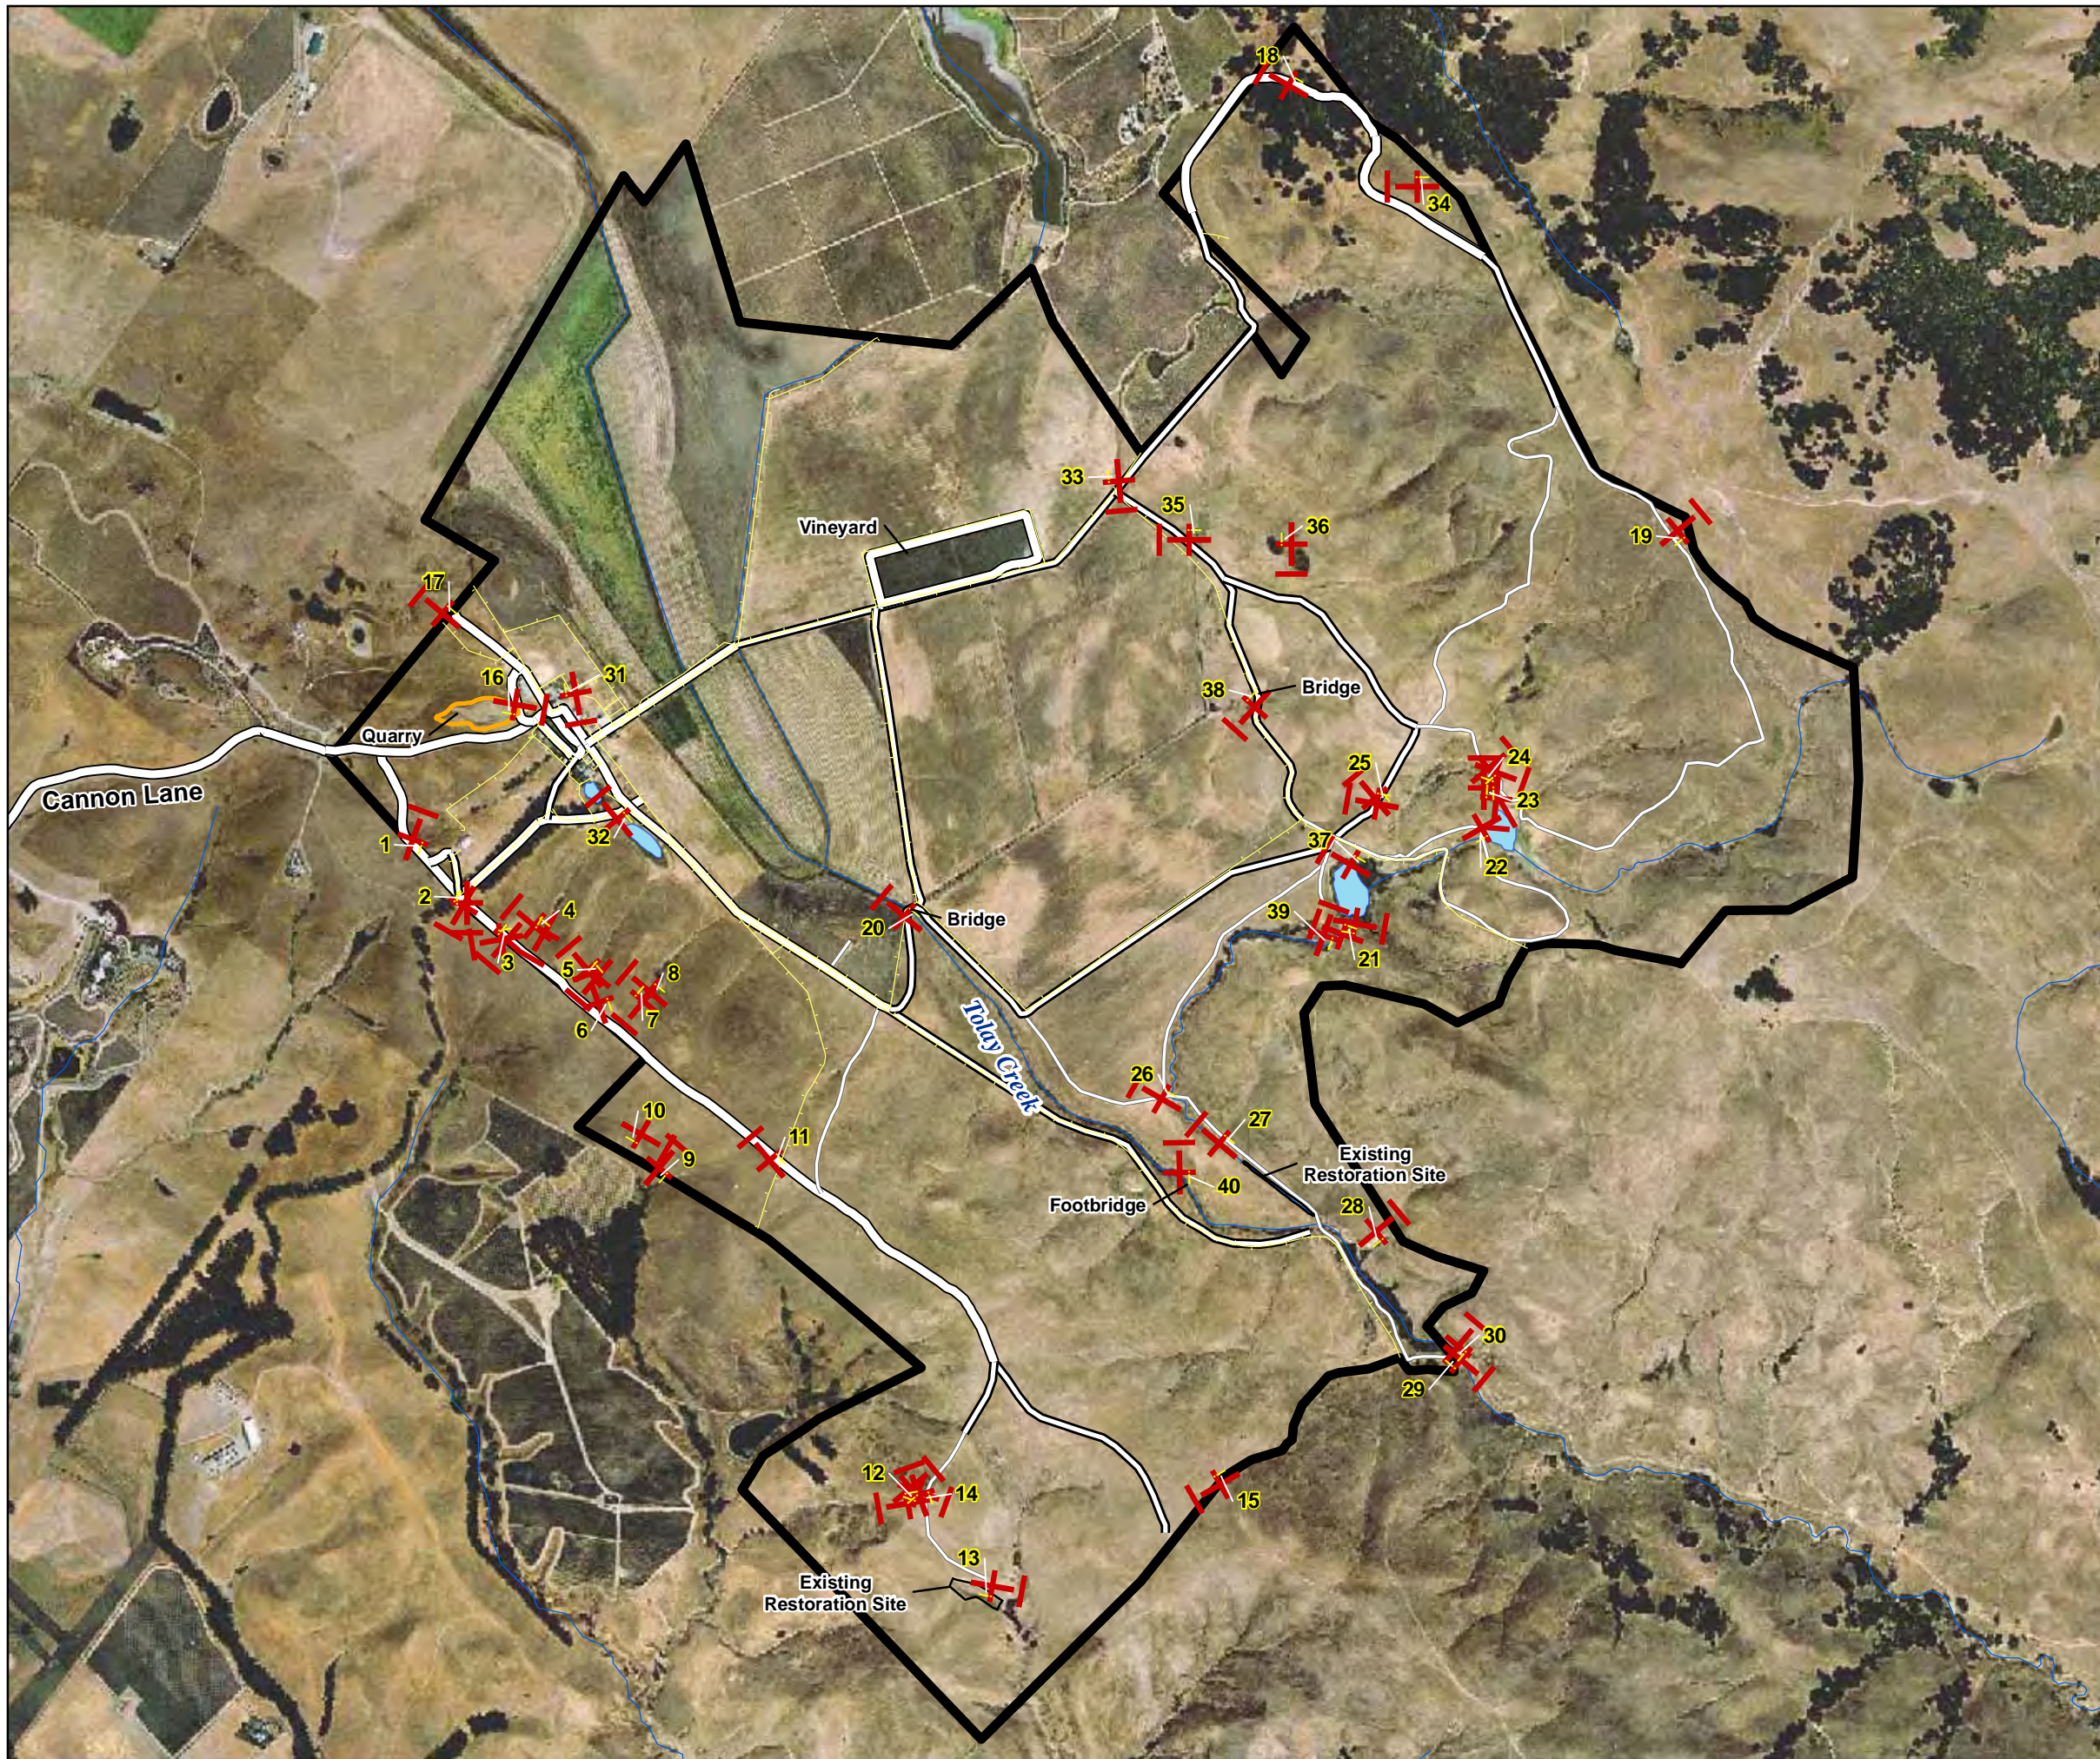

# Tolay Lake Regional Park Property Condition Report

## Site Map: Photo Locations

**Map Source:**

Sonoma County Agricultural Preservation  
& Open Space District  
County of Sonoma Regional Parks Department  
Resource Strategies, Inc./AirPhoto USA 2004

-  Photograph Location and Direction
-  Interior Fencing
-  2-Wheel Drive, All Weather Road
-  2-Wheel Drive, Seasonal Road
-  4-Wheel Drive, Seasonal Road
-  Stream
-  Tolay Lake Regional Park Boundary
-  Pond

Note: This map is for illustrative purposes only and is not intended to be a definitive property description.

Prepared By:  
**CIRCUIT RIDER PRODUCTIONS, INC.**