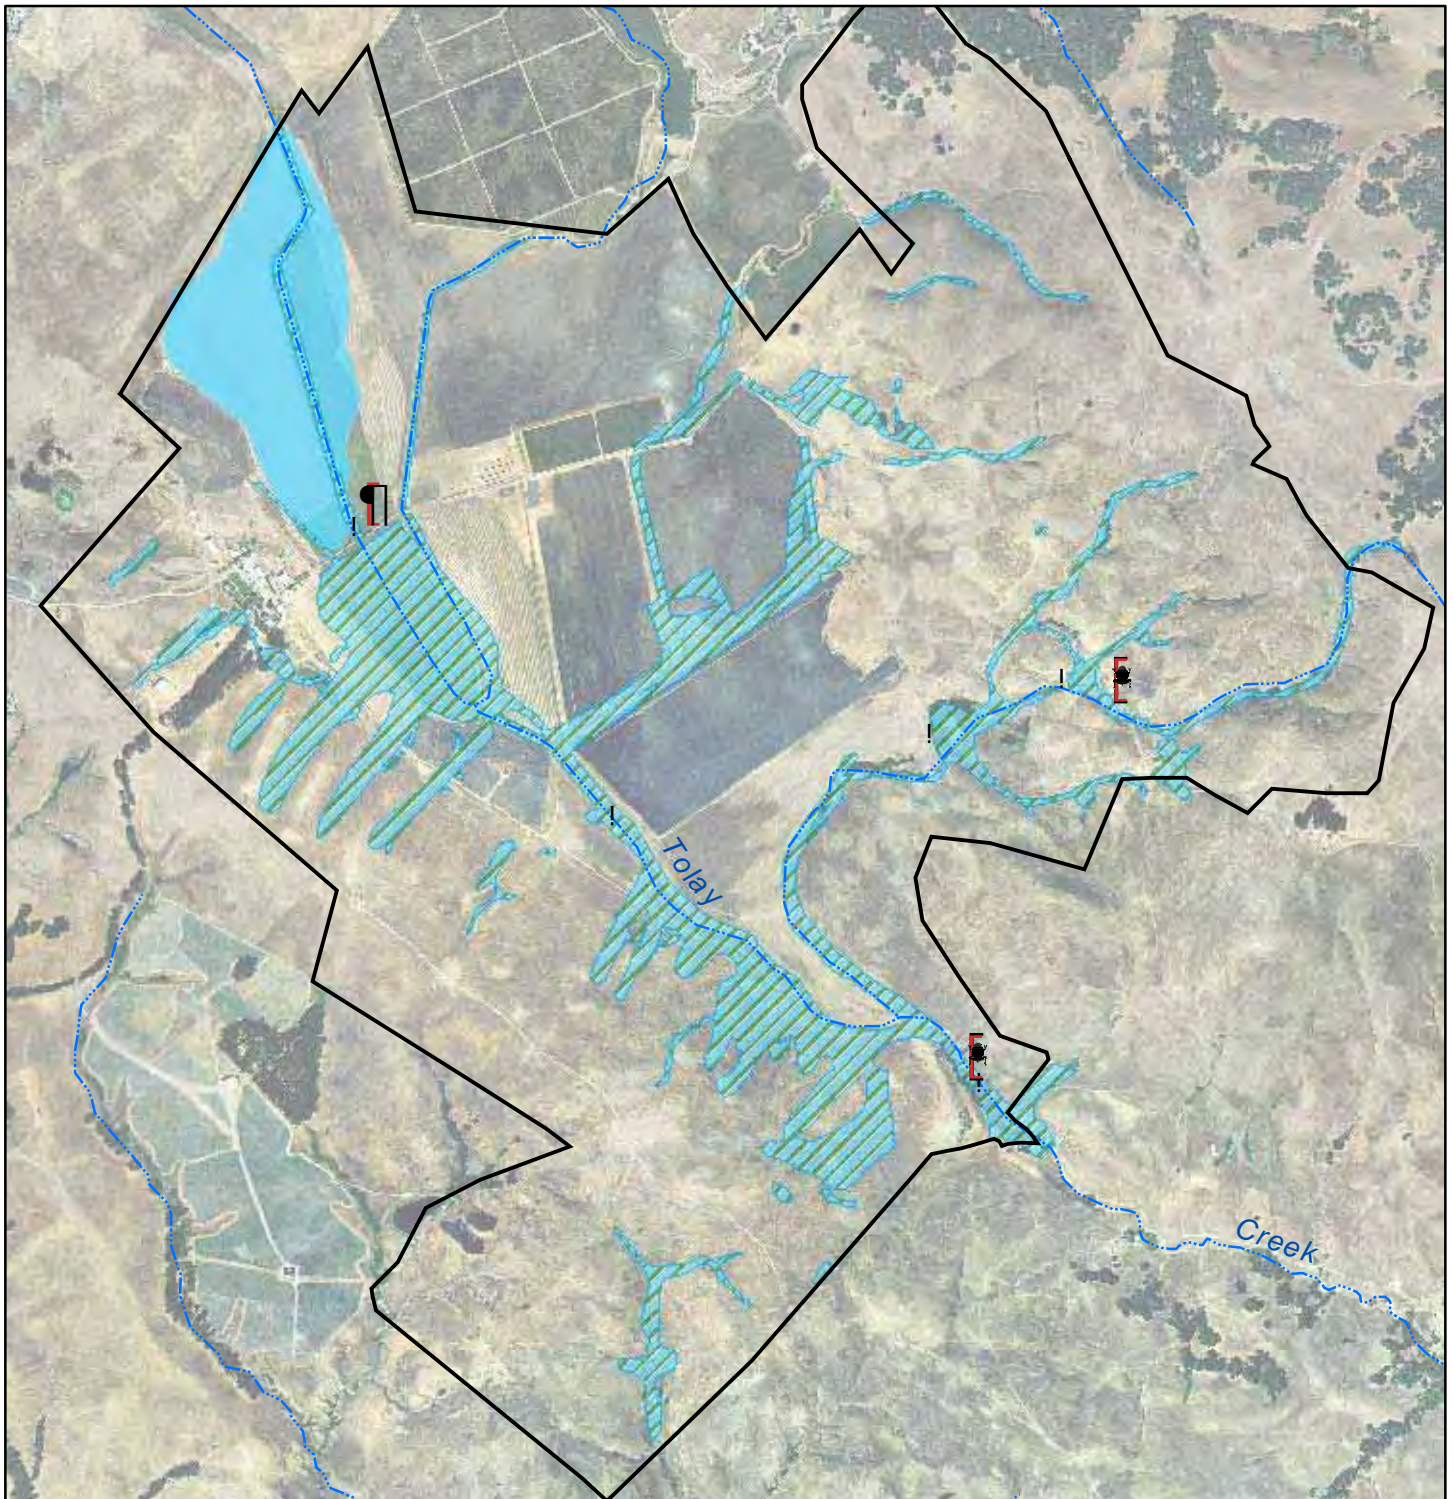

**TOLAY LAKE REGIONAL PARK PROPERTY
BASELINE DOCUMENTATION**

ATTACHMENT E

Map: Tolay Lake Ranch Wetland Areas and Sensitive Species
(Napa Valley Vineyard Engineering, Inc. & Parsons Corporation)

Map Date 5/13/04

TOLAY LAKE RANCH

Wetland Areas	Sensitive Species	Other Sensitive Species Observed on Property:
 Wetland Area  Seasonal Lake Extent	 NW Pond Turtles Observed  Red Legged Frog Observed  Approximate Boundary of Tolay Lake Ranch	<ul style="list-style-type: none"> • Golden Eagle • Tricolored Blackbird • Horned Lark • Burrowing Owl • Northern Harrier • White-tailed Kite
 Points of Diversion (1996 water rights application)		