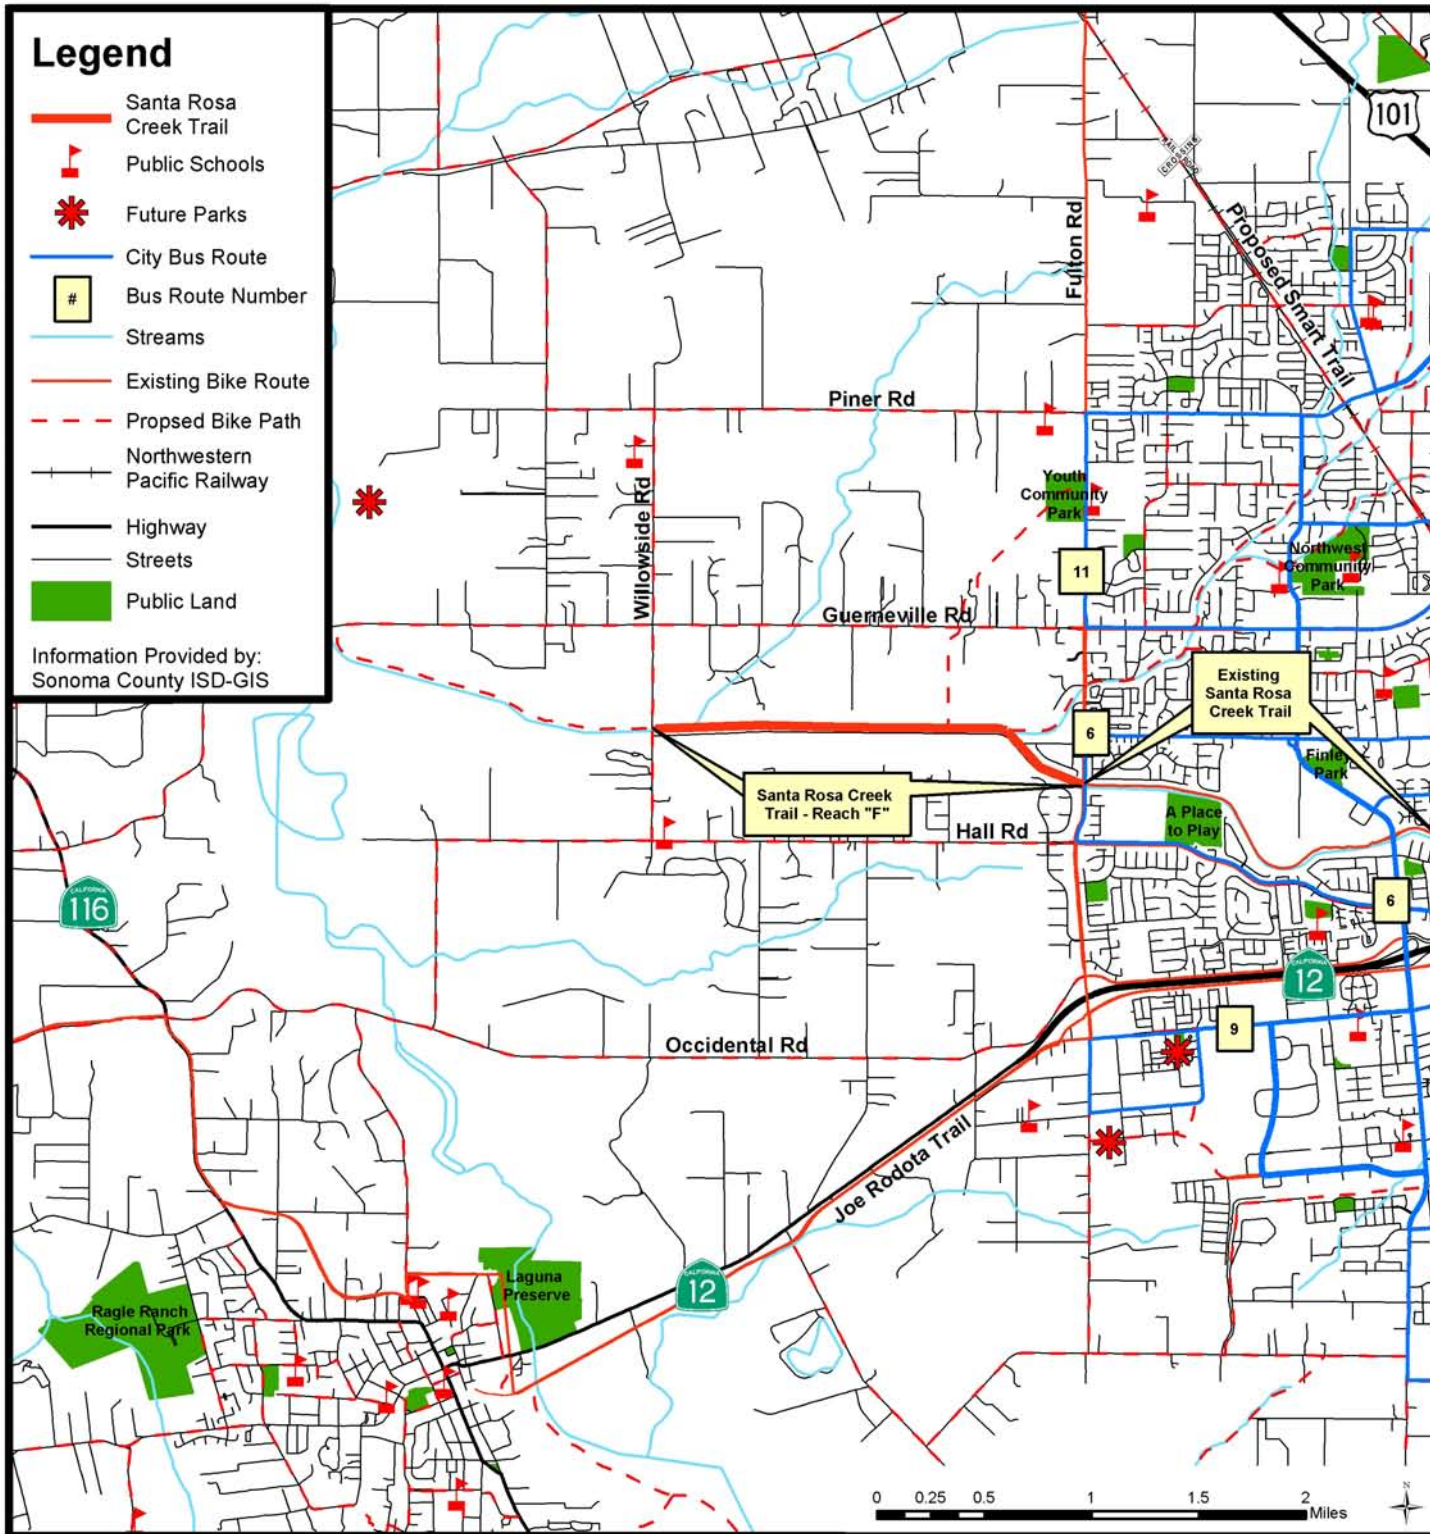

# Legend

-  Santa Rosa Creek Trail
-  Public Schools
-  Future Parks
-  City Bus Route
-  Bus Route Number
-  Streams
-  Existing Bike Route
-  Proposed Bike Path
-  Northwestern Pacific Railway
-  Highway
-  Streets
-  Public Land

Information Provided by:  
Sonoma County ISD-GIS

# Santa Rosa Creek Trail Reach "F"

Site Location Map  
Sonoma County  
Regional Parks

1/30/06