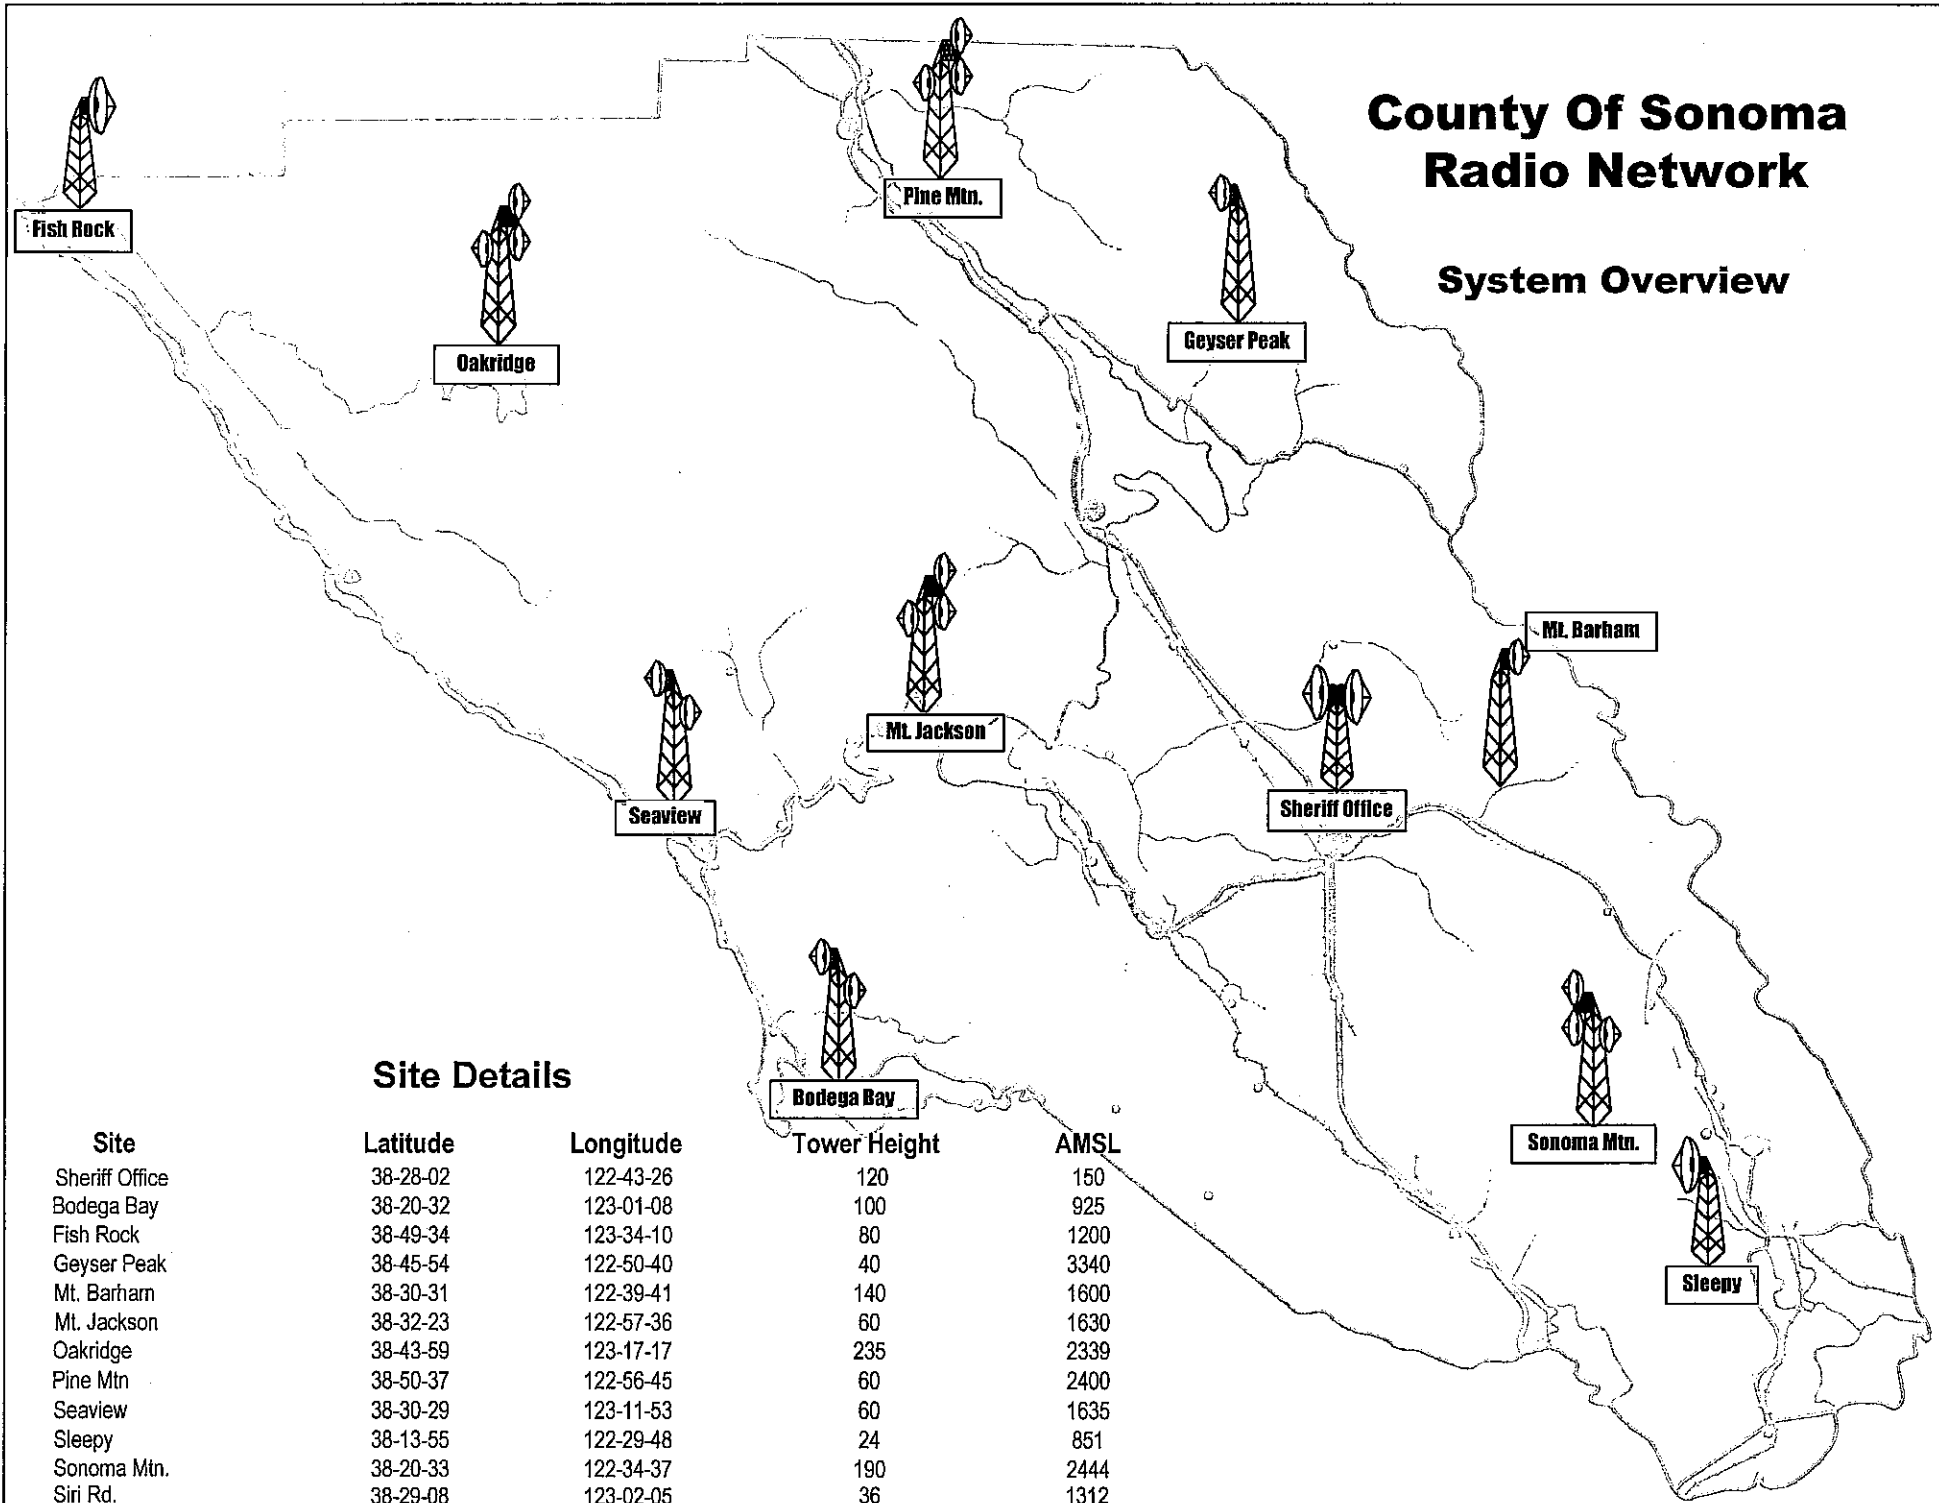

County Of Sonoma Radio Network

System Overview

Site Details

| Site | Latitude | Longitude | Tower Height | AMSL |
|----------------|----------|-----------|--------------|------|
| Sheriff Office | 38-28-02 | 122-43-26 | 120 | 150 |
| Bodega Bay | 38-20-32 | 123-01-08 | 100 | 925 |
| Fish Rock | 38-49-34 | 123-34-10 | 80 | 1200 |
| Geysers Peak | 38-45-54 | 122-50-40 | 40 | 3340 |
| Mt. Barham | 38-30-31 | 122-39-41 | 140 | 1600 |
| Mt. Jackson | 38-32-23 | 122-57-36 | 60 | 1630 |
| Oakridge | 38-43-59 | 123-17-17 | 235 | 2339 |
| Pine Mtn. | 38-50-37 | 122-56-45 | 60 | 2400 |
| Seaview | 38-30-29 | 123-11-53 | 60 | 1635 |
| Sleepy | 38-13-55 | 122-29-48 | 24 | 851 |
| Sonoma Mtn. | 38-20-33 | 122-34-37 | 190 | 2444 |
| Siri Rd. | 38-29-08 | 123-02-05 | 36 | 1312 |