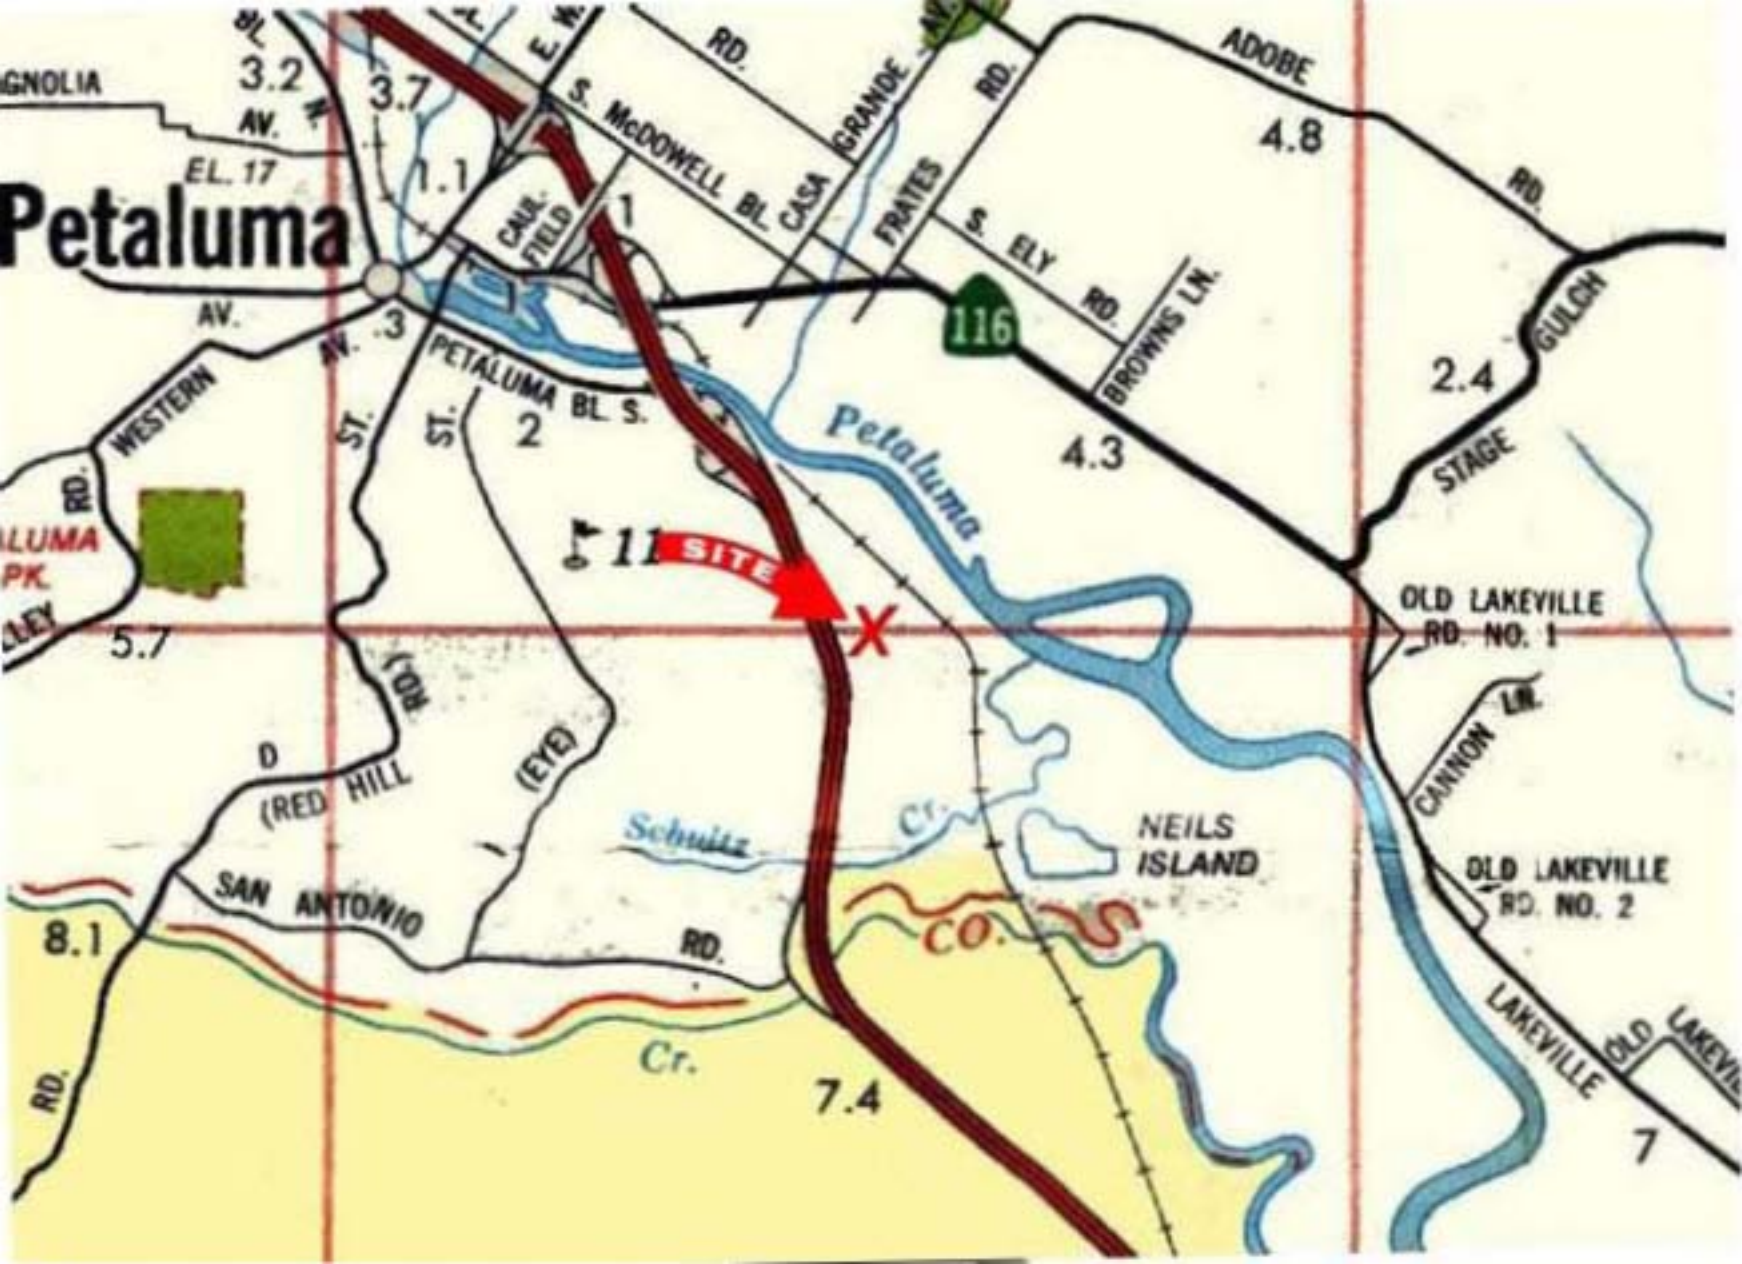

# Petaluma

Supporting maps are on file at:

County of Sonoma Board of Supervisors Office  
575 Administration Drive, Room 100A  
Santa Rosa, CA 95403

They can be viewed and/or copies requested during regular business hours, 8:00 a.m. to 5:00 p.m., Monday through Friday. Call (707) 565-2241 for more information.