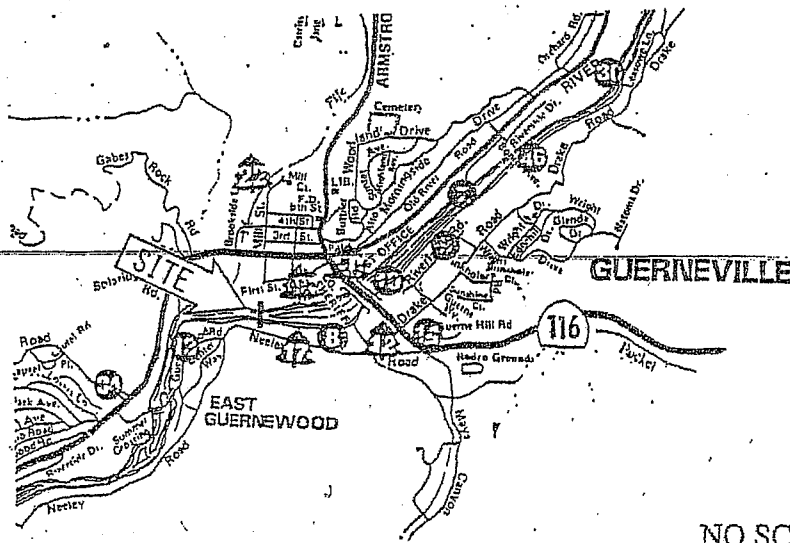

Johnson's Beach Site

NO SCALE

LOCATION MAP

NO SCALE

SECTION 3
 W 25108
 SUMMER DAMS
 Russian River
 SONOMA COUNTY
 Sheet 2 of 2 Sheets

This Exhibit is solely for purposes of generally defining the lease premises, and is not intended to be, nor shall it be construed as, a waiver or limitation of any State interest in the subject or any other property.

Vacation Beach Site

NO SCALE

LOCATION MAP

SECTION 3
 W 25108
 SUMMER DAMS
 Russian River
 SONOMA COUNTY
 Sheet 1 of 2 Sheets

This Exhibit is solely for purposes of generally defining the lease premises, and is not intended to be, nor shall it be construed as, a waiver or limitation of any State interest in the subject or any other property.

(B)

LOCATION MAP

SUMMER DAMS
RUSSIAN RIVER RECREATION
AND PARK

NO SCALE

Background information is on file at:

County of Sonoma Board of Supervisors Office
575 Administration Drive, Room 100A
Santa Rosa, CA 95403