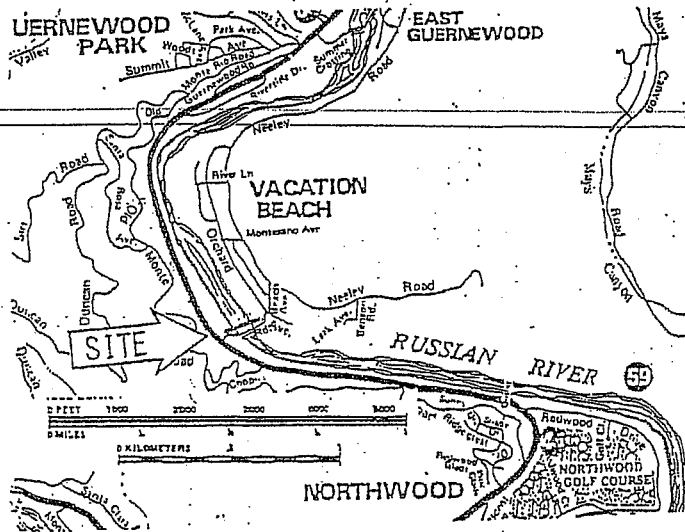

Johnson's Beach Site

NO SCALE

LOCATION MAP

NO SCALE

SECTION 3
 W 25108
 SUMMER DAMS
 Russian River
 SONOMA COUNTY
 Sheet 2 of 2 Sheets

This Exhibit is solely for purposes of generally defining the lease premises, and is not intended to be, nor shall it be construed as, a waiver or limitation of any State interest in the subject or any other property.

Vacation Beach Site

NO SCALE

LOCATION MAP

SECTION 3
 W 25108
 SUMMER DAMS
 Russian River
 SONOMA COUNTY
 Sheet 1 of 2 Sheets

This Exhibit is solely for purposes of generally defining the lease premises, and is not intended to be, nor shall it be construed as, a waiver or limitation of any State interest in the subject or any other property.

(B)

LOCATION MAP

SUMMER DAMS
RUSSIAN RIVER RECREATION
AND PARK

NO SCALE

Background information is on file at:

County of Sonoma Board of Supervisors Office
575 Administration Drive, Room 100A
Santa Rosa, CA 95403