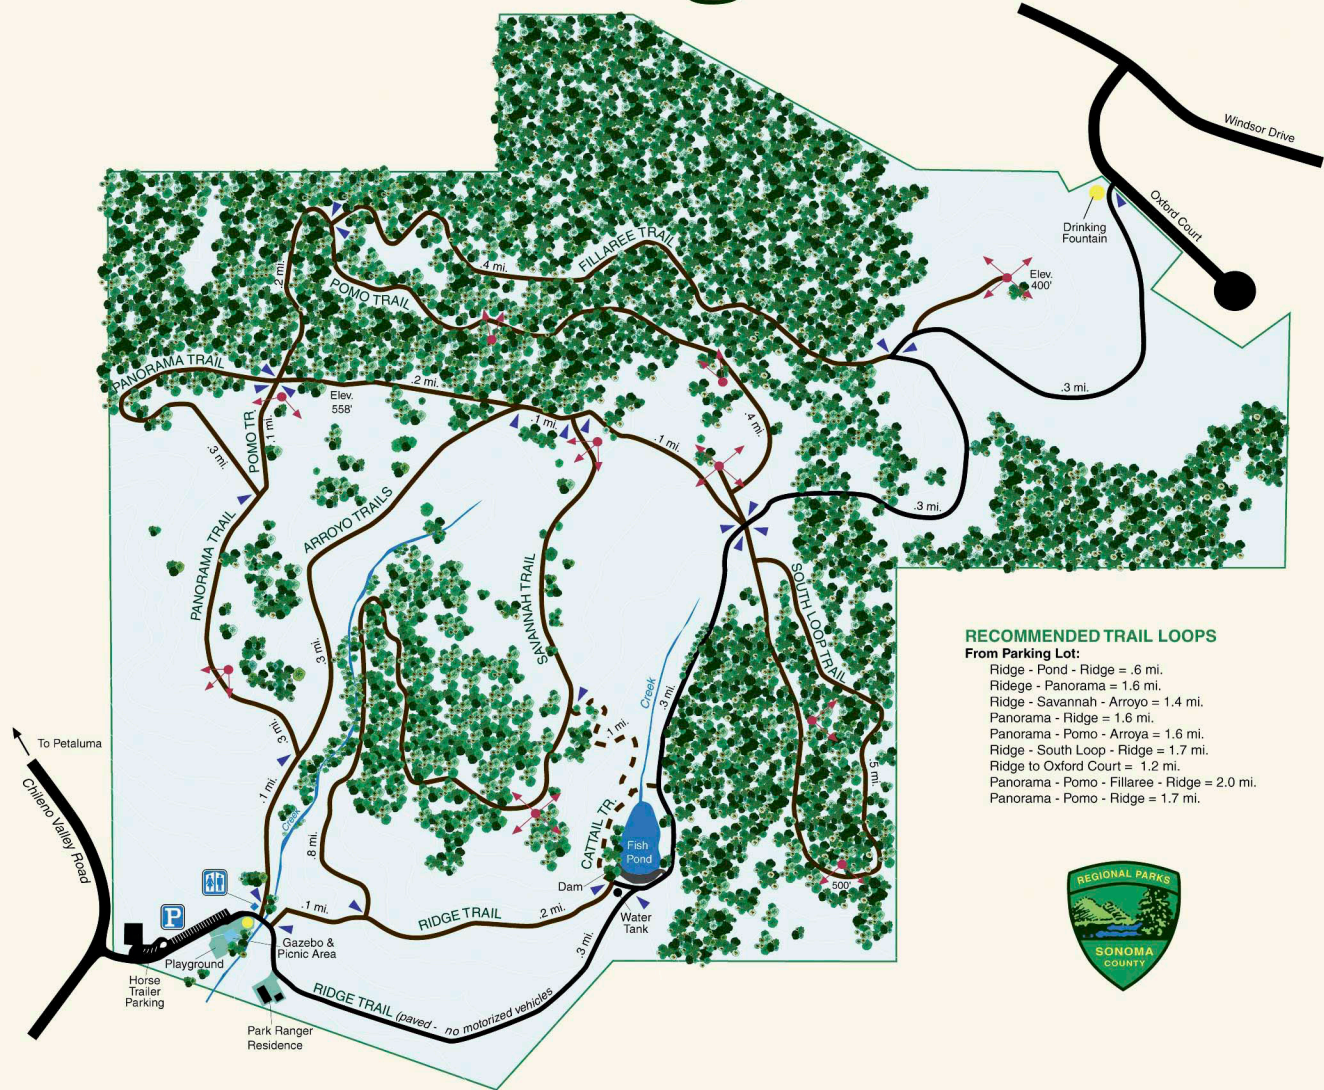

## MAP LEGEND

 DIRT TRAIL  
(Equestrian, Hiking, Bicycle)

 SEASONAL DIRT TRAIL

 PUBLIC ROADS

 PAVED TRAIL  
OVERLOOK

 MILE MARKER

 PICNIC TABLES

 RESTROOMS

 DISABLED ACCESS

 PARKING

 DRINKING FOUNTAIN

0 .05 .1  
SCALE IN MILES

## RECOMMENDED TRAIL LOOPS

### From Parking Lot:

- Ridge - Pond - Ridge = .6 mi.
- Ridge - Panorama = 1.6 mi.
- Ridge - Savannah - Arroyo = 1.4 mi.
- Panorama - Ridge = 1.6 mi.
- Panorama - Pomo - Arroyo = 1.6 mi.
- Ridge - South Loop - Ridge = 1.7 mi.
- Ridge to Oxford Court = 1.2 mi.
- Panorama - Pomo - Fillaree - Ridge = 2.0 mi.
- Panorama - Pomo - Ridge = 1.7 mi.