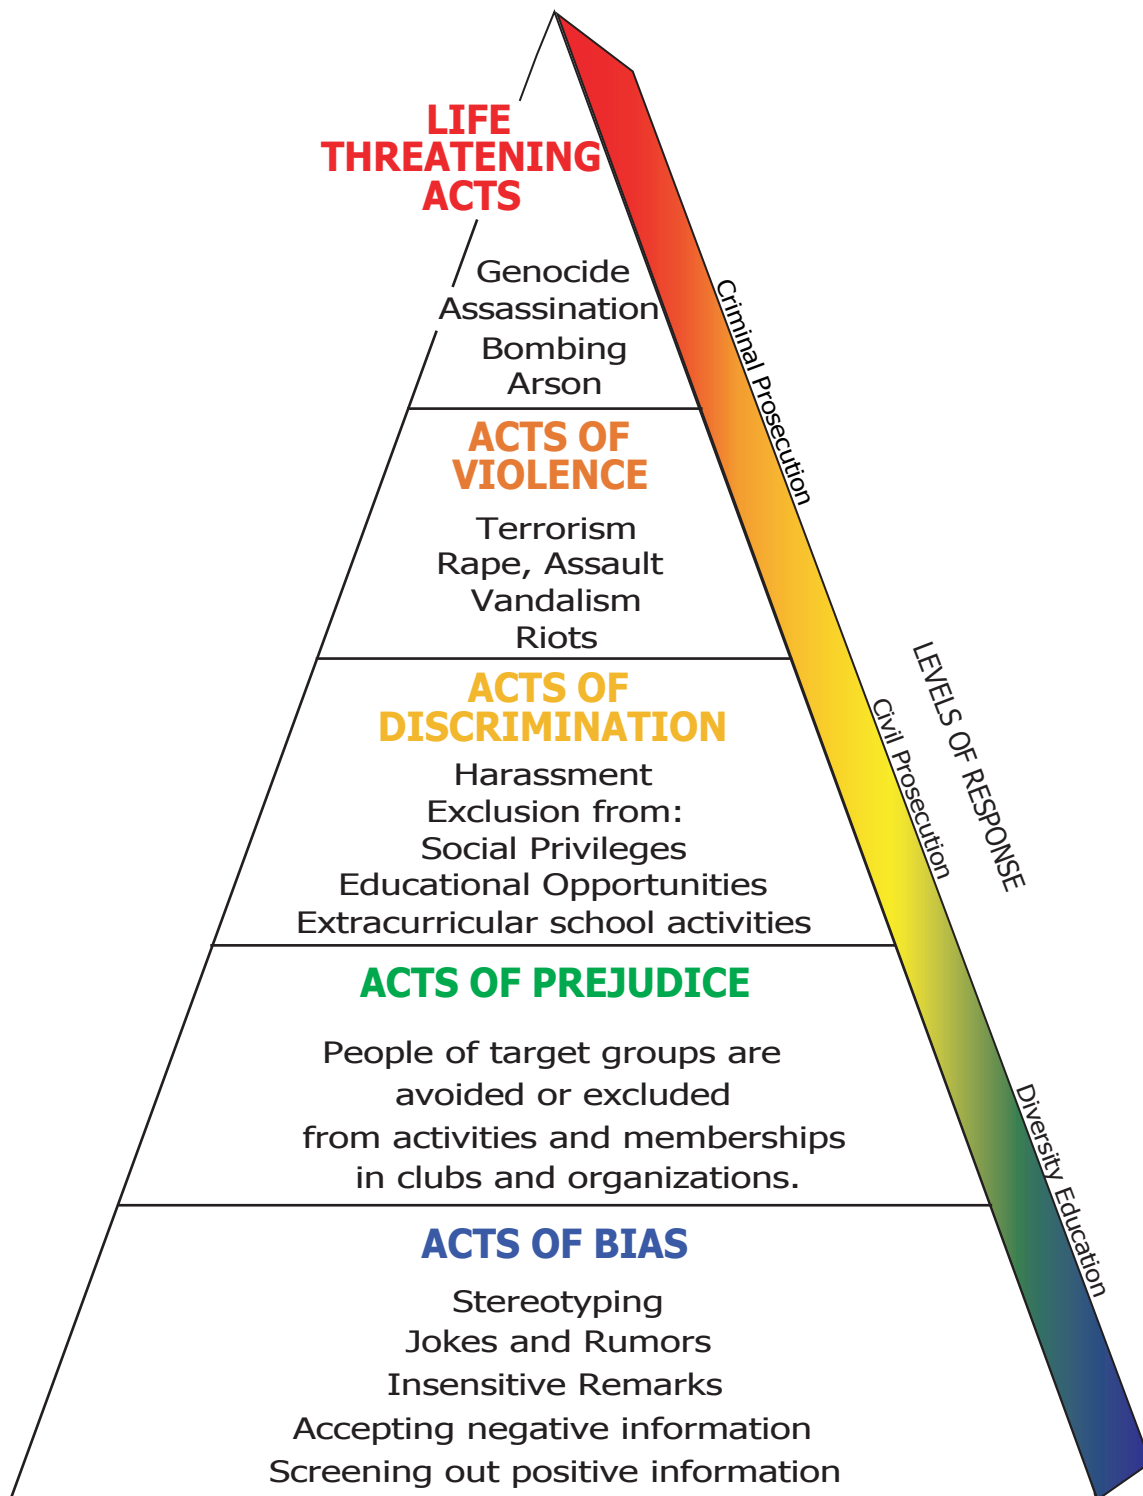

KNOW THE PYRAMID OF HATE

The bottom two rungs of the Pyramid of Hate look harmless. In fact, if we as a society accept these types of acts as appropriate, then we are allowing a base of prejudice to form. Some people will continue up the Pyramid, performing acts on the top three rungs. These acts become increasingly more violent. The **Sonoma County Commission on Human Rights** is working to raise awareness and to give members of the community-at-large the awareness and skills to keep this base of prejudice from developing. For more information, call the Commission of Human Rights at 707-565-2693.